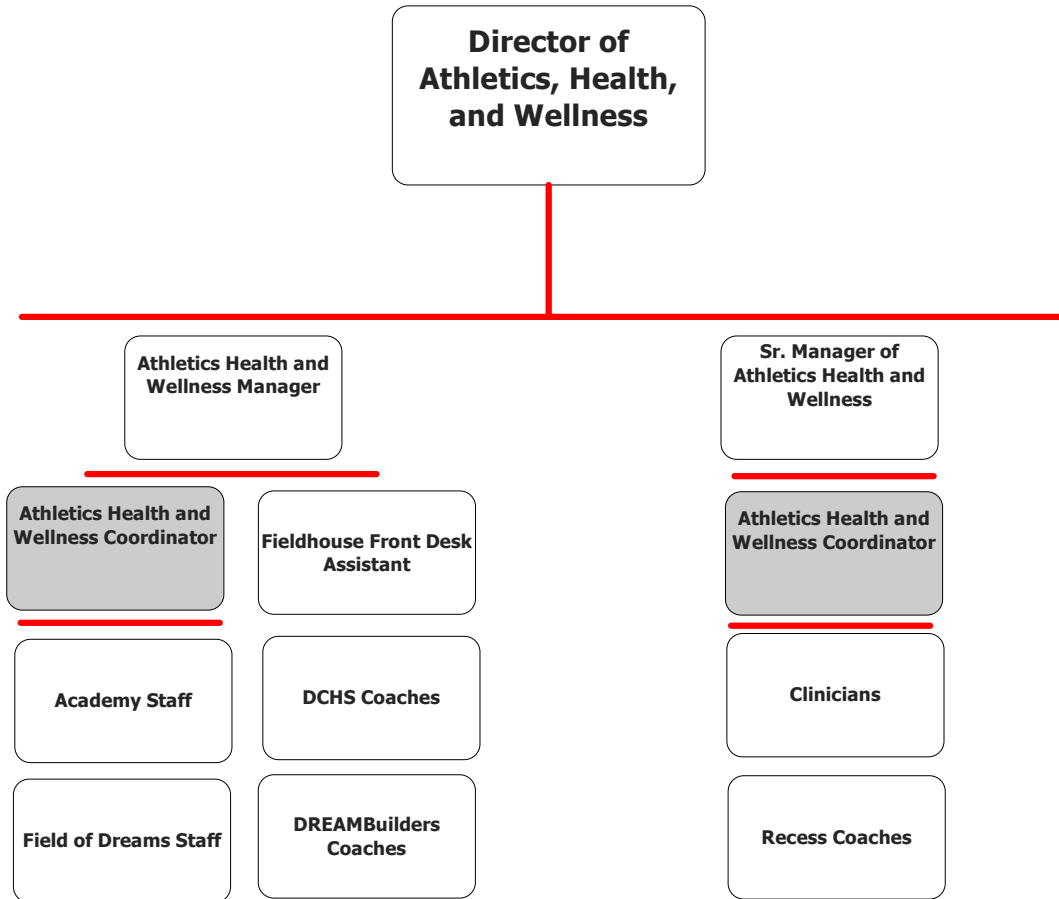

Managing Director of Finance and Administrative Officer

Managing Director of Advancement Operations

Director of Communications and Brand

Managing Director of Educational Strategy and Data

Managing Director of Family and Community Engagement

Managing Director of Programs

Managing Director of Schools

**Director
of Elementary
Programs**

**Sr. Manager of
Elementary Programs**

**Social Work Manager
& PS 146 Social
Worker**

**Athletics Health and
Wellness Manager**

**REAL Kids Program
Manager - PS 18**

**REAL Kids Program
Manager PS 146**

**RK Education
Specialists
Workshop Teachers**

**REAL Kids Social
Worker South Bronx**

**RK Athletics
Coordinators**

**Operations Staff
Program Assistant**

**Operations Staff
Program Assistant
Program Support**

**Enrichment Spec.
Interventionists
Early Childhood
Specialists**

**REAL Kids Social
Worker DREAM**

Van Drivers

**Direct Staff
Group Leaders**

**Direct Staff
Group Leaders**