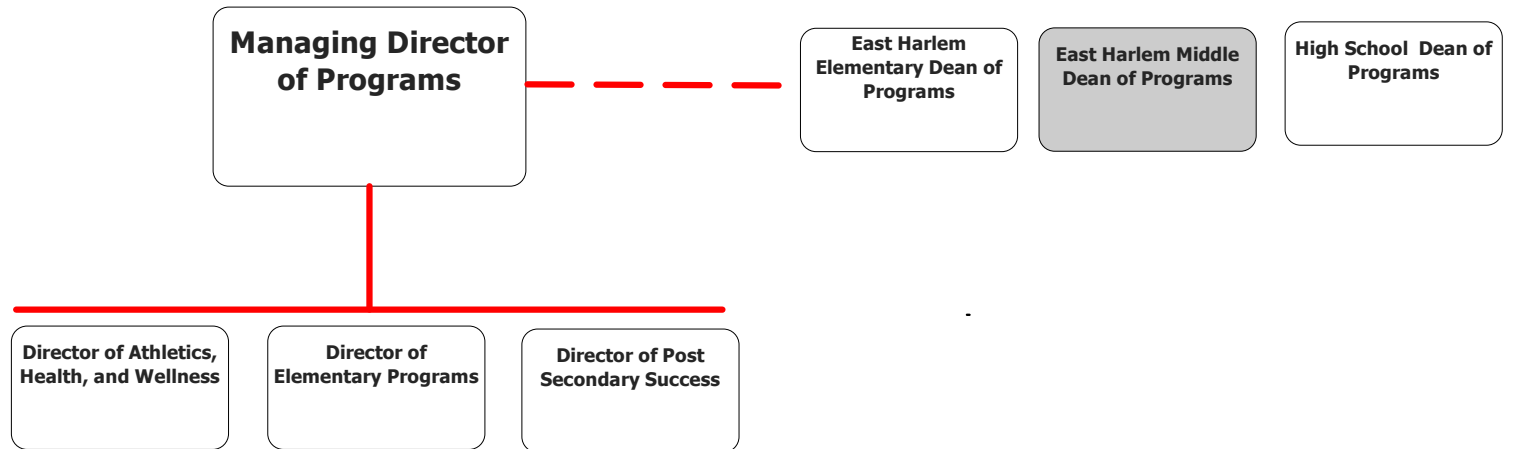

Managing Director of Programs

Managing Director of Schools

**Director
of Elementary
Programs**

**Sr. Manager of
Elementary Programs**

**Social Work Manager
& PS 146 Social
Worker**

**Athletics Health and
Wellness Manager**

**REAL Kids Program
Manager - PS 18**

**REAL Kids Program
Manager PS 146**

**RK Education
Specialists
Workshop Teachers**

**REAL Kids Social
Worker South Bronx**

**RK Athletics
Coordinators**

**Operations Staff
Program Assistant**

**Operations Staff
Program Assistant
Program Support**

**Enrichment Spec.
Interventionists
Early Childhood
Specialists**

**REAL Kids Social
Worker DREAM**

Van Drivers

**Direct Staff
Group Leaders**

**Direct Staff
Group Leaders**