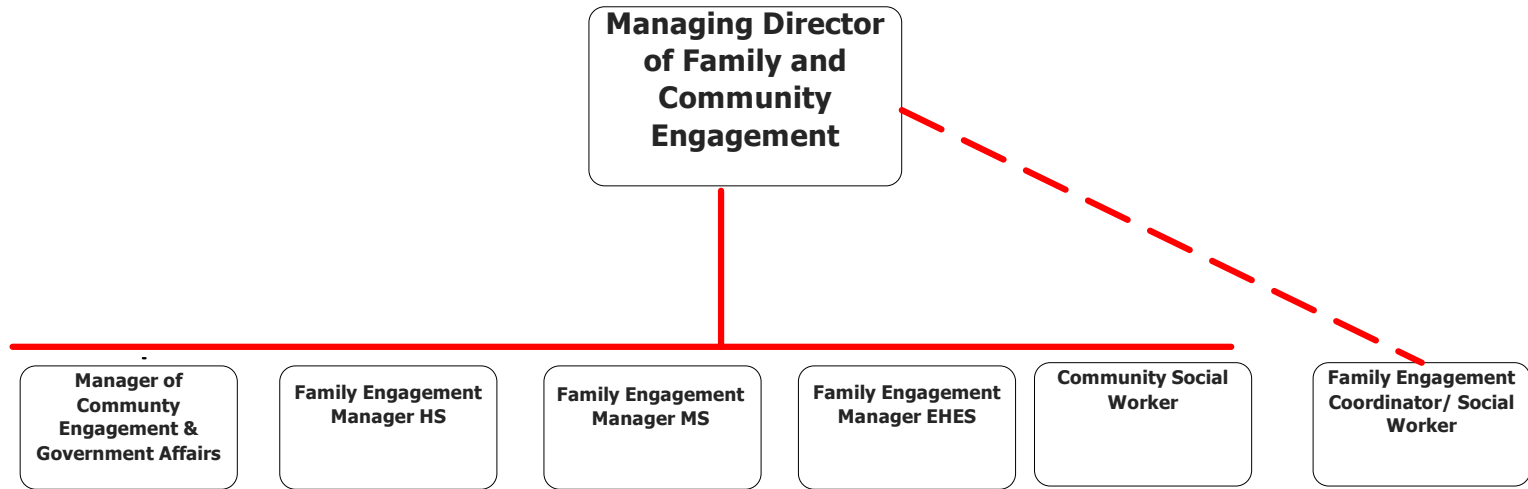

Managing Director of Programs

Managing Director of Schools

**Director
of Elementary
Programs**

**Sr. Manager of
Elementary Programs**

**Social Work Manager
& PS 146 Social
Worker**

**Athletics Health and
Wellness Manager**

**REAL Kids Program
Manager - PS 18**

**REAL Kids Program
Manager PS 146**

**RK Education
Specialists
Workshop Teachers**

**REAL Kids Social
Worker South Bronx**

**RK Athletics
Coordinators**

**Operations Staff
Program Assistant**

**Operations Staff
Program Assistant
Program Support**

**Enrichment Spec.
Interventionists
Early Childhood
Specialists**

**REAL Kids Social
Worker DREAM**

Van Drivers

**Direct Staff
Group Leaders**

**Direct Staff
Group Leaders**