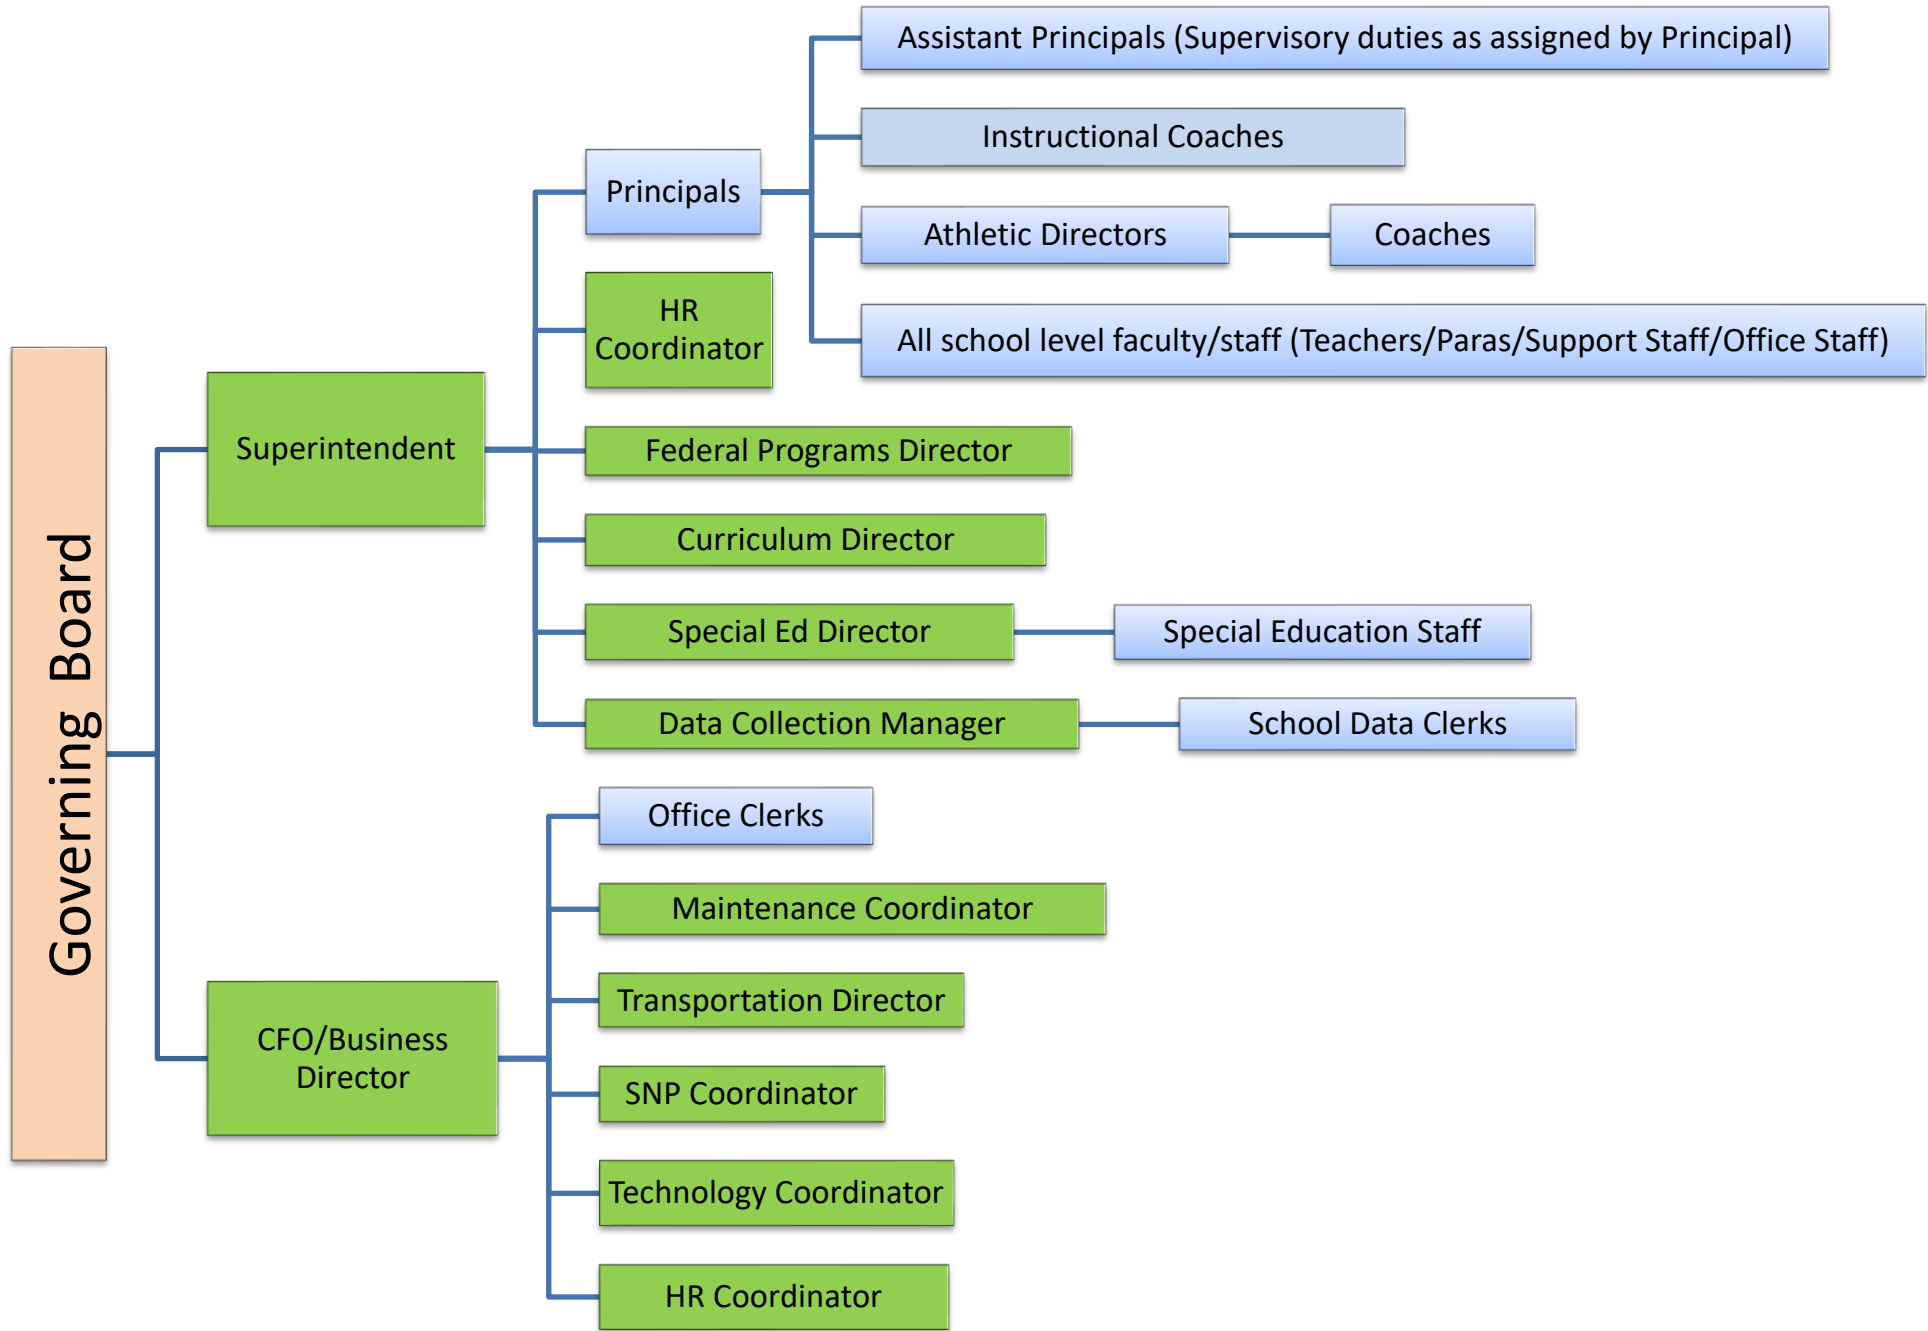

Pataula Charter Academy/Spring Creek Charter Academy Organizational Structure 2021-2022

Key: Green – System-Level Employee

Blue – School-Level Employee