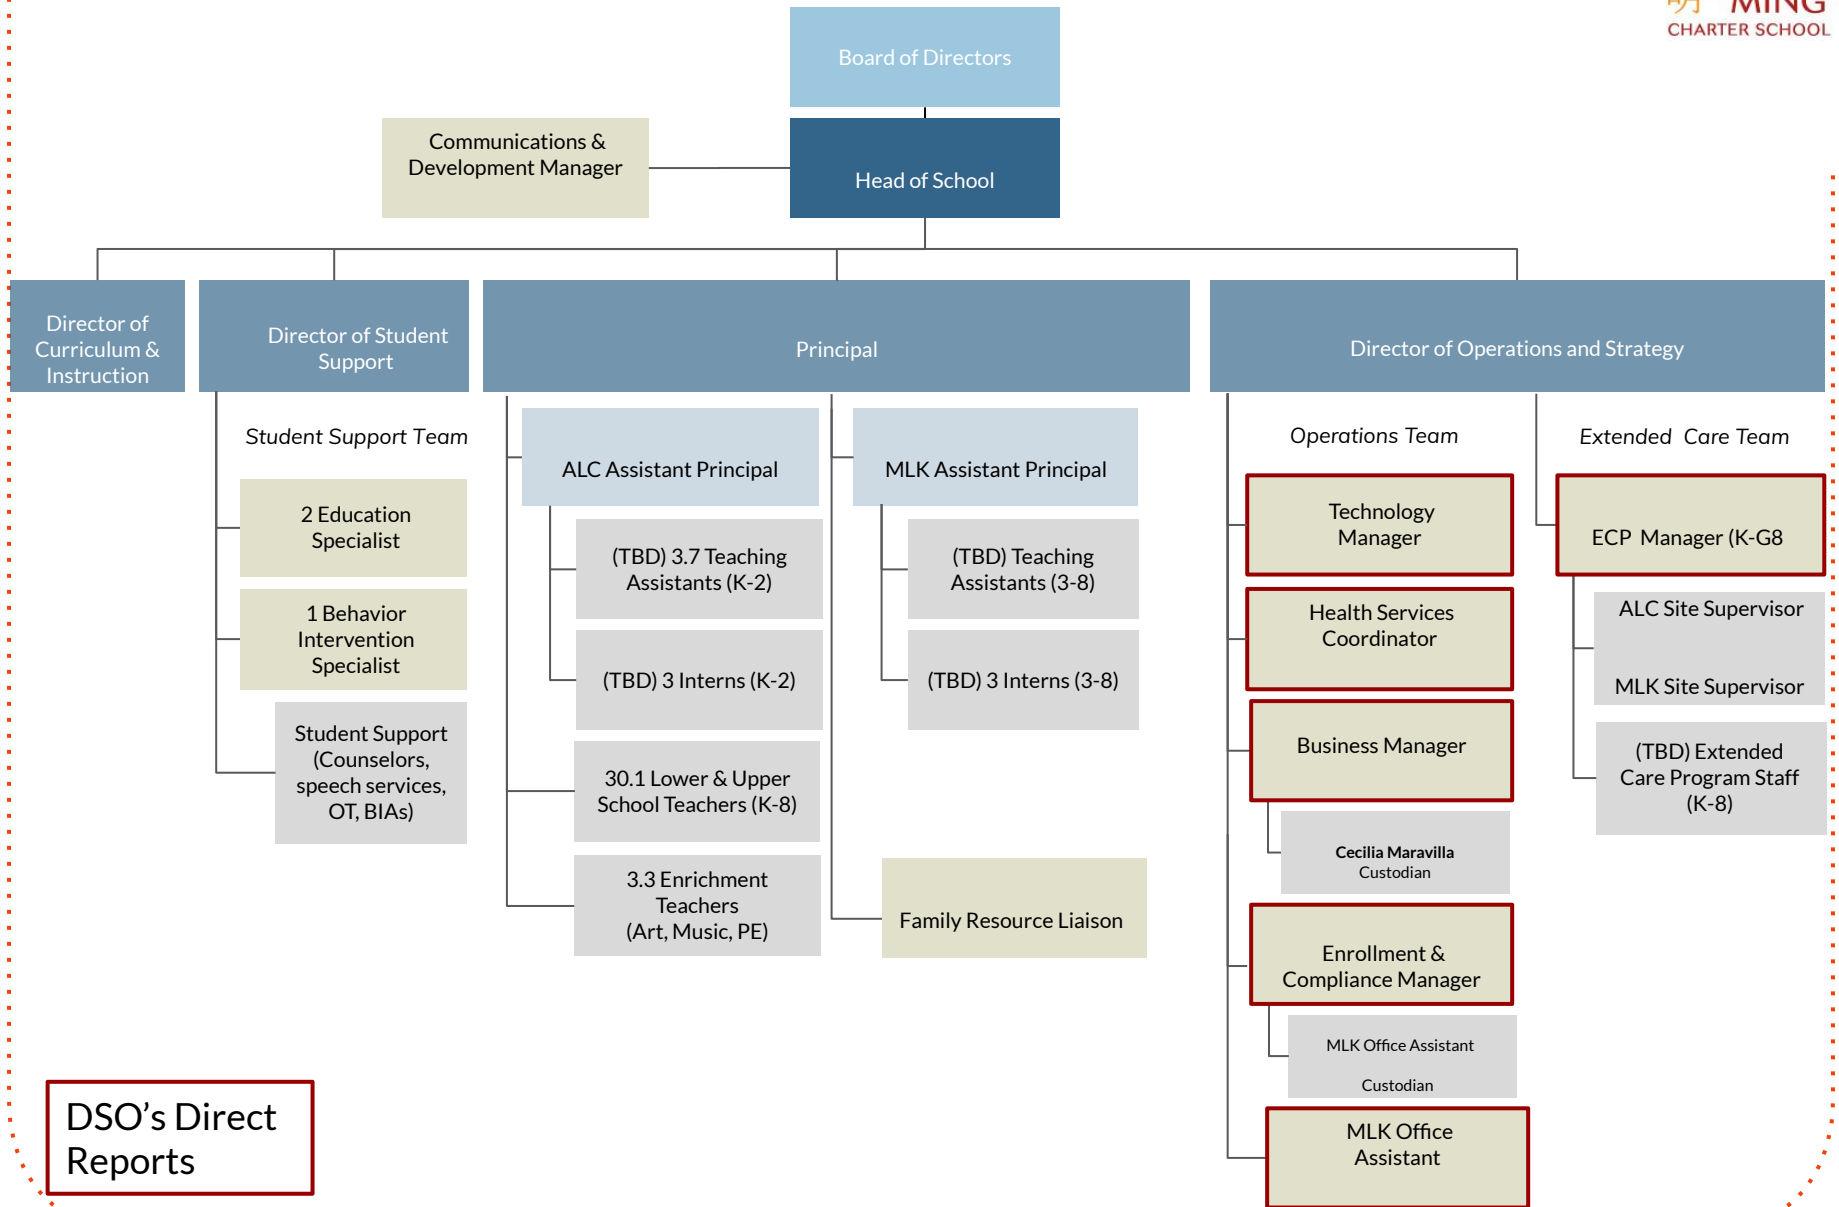

2020-21 Yu Ming Organization Chart - Current

2020-21 Yu Ming Organization Chart - Planned

DSO's Direct Reports

2020-21 Ops Team Organization Chart - Hybrid