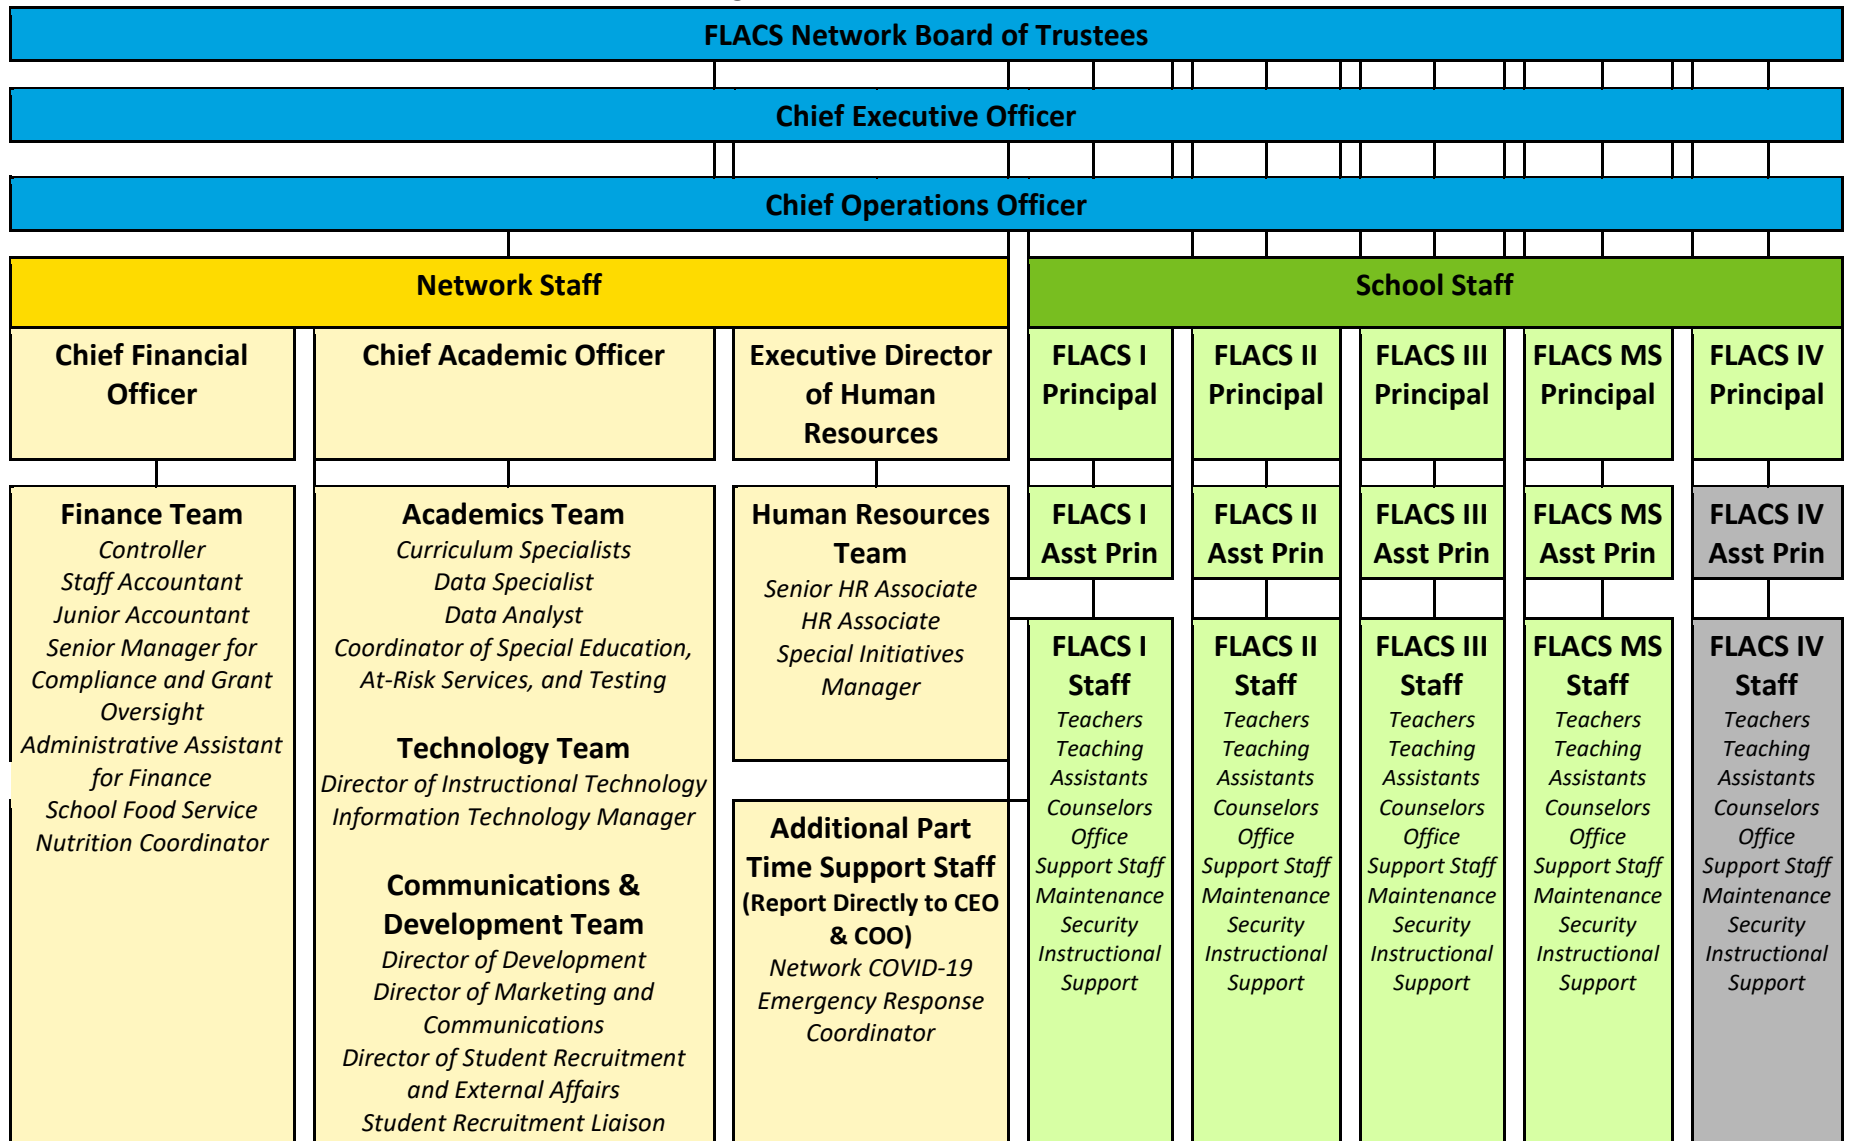

FAMILY LIFE ACADEMY CHARTER SCHOOLS NETWORK

HIGHBRIDGE

MOTT HAVEN

MORRISANIA

Organization Chart (updated 9/9/2021)

Note FLACS IV is in a planning year